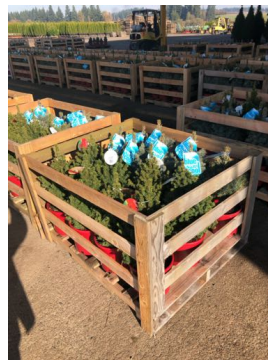

Willamette Evergreen Packaging-Merchandise Ideas

Rack 48 — built on pallet, each side has 4 posts, 6 pieces per post

Rack 96 — build on pallet, each side has 8 posts, 6 pieces per post.

Display cases — for wreaths 20-22" od and garland 10ft, 10 pieces. Wax sprayed, sturdy walls.

Rack 20

Bin — built on pallet, for wreaths and our Living Christmas trees
Wreaths — 10 wreaths per stack; 5 stacks per bin = 50 wreaths

Living Trees — Alberta spruce 18-22" = 8 trees
'Baby blue' spruce 15-18" = 8 trees